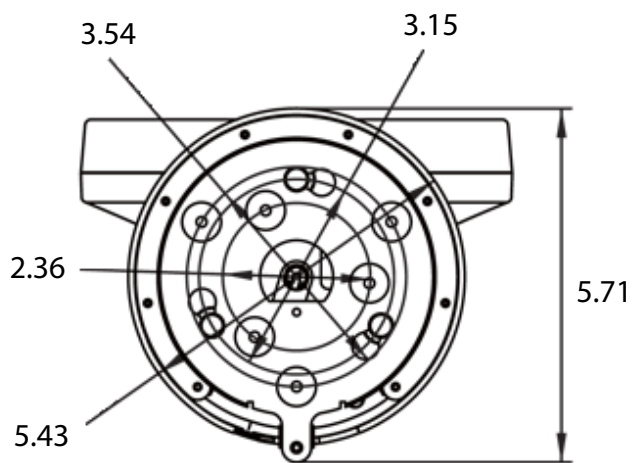

Drawings

(Units : in.)