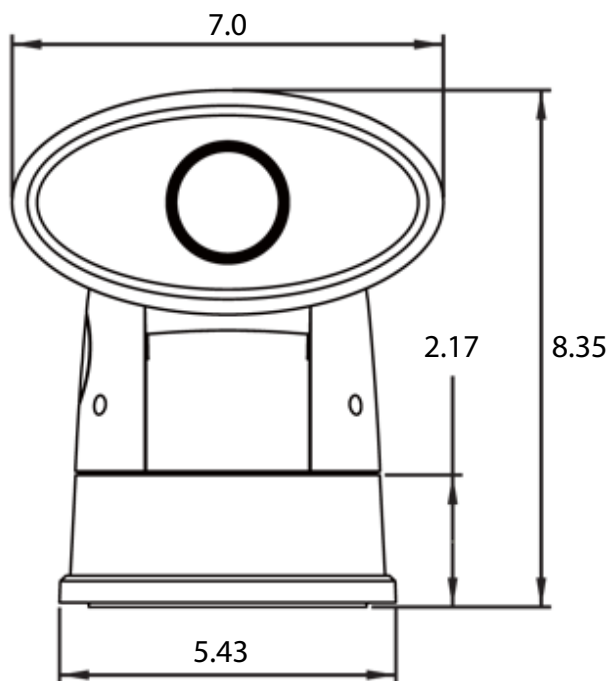

Drawings

(Units : in.)